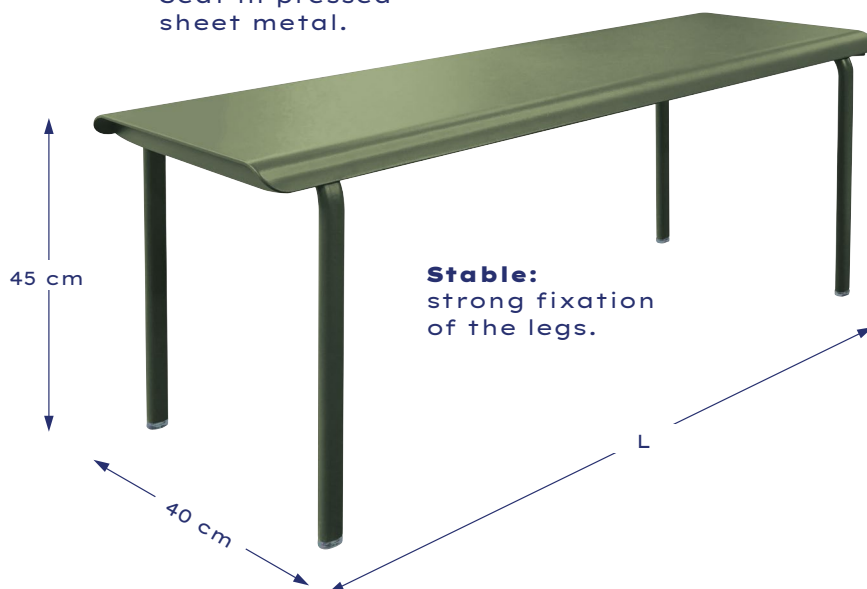

LIVRÉ NON MONTÉ

FABRICATION FRANÇAISE

BENCH

ALUMINIUM

A perfect blend of timeless design and durability, our deep-drawn sheet metal bench adds a practical and functional touch to your dining areas.

Thanks to its aluminum material, the bench is both lightweight and highly weatherproof.

BENCH

ALUMINIUM

Ergonomic:
Seat in pressed
sheet metal.

2-person
L120 cm
Ref. 582017 (x1)

3-person
L160 cm
Ref. 582203 (x1)

4-person
L200 cm
Ref. 582204 (x1)

FRENCH RIVIERA ATMOSPHERE

TRENDY ATMOSPHERE