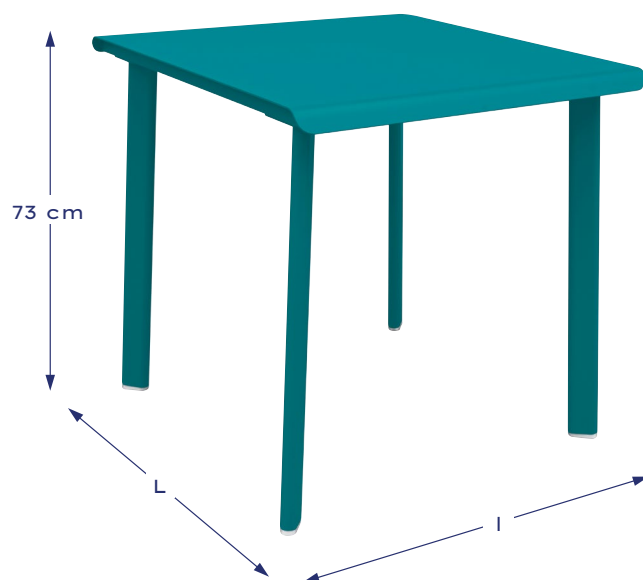

# SQUARE TABLE

ALUMINIUM

**Elegant** with its oblong tubes design.

**2-person**  
L70 x 170 cm  
Ref. 582016 (x1)

**2-person**  
L80 x 175 cm  
Ref. 582000 (x1)