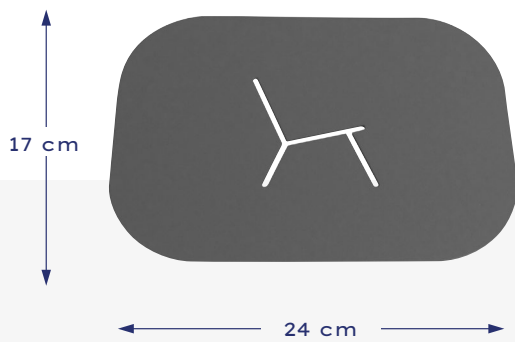

ACCESSORIES

ALUMINIUM

Allure d'Azur trivet
Ref. 582117 (x1)