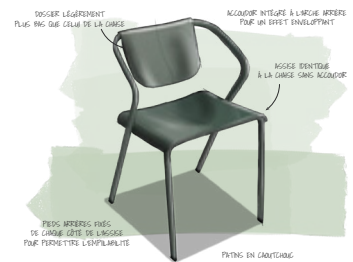

# OUR DESIGN

We've designed our furniture to meet the specifications we've set for ourselves:

- **Elegance:** all our models showcase a design with oblong tubes or pressed sheet metal, making them particularly attractive.
- **Ergonomic:** each of our creations offers optimum comfort tailored to its intended use. For instance, our low chair features a spacious seat equivalent to one and a half seats, enhancing the overall comfort experience.
- **Stability:** the leg fixings are reinforced, ensuring durability and safety in every use.
- **Practicality:** the design of our chairs allows them to be stacked up to 4 high, offering a clever storage solution. Additionally, our coffee table is versatile and can be used as a footrest or stool as needed.