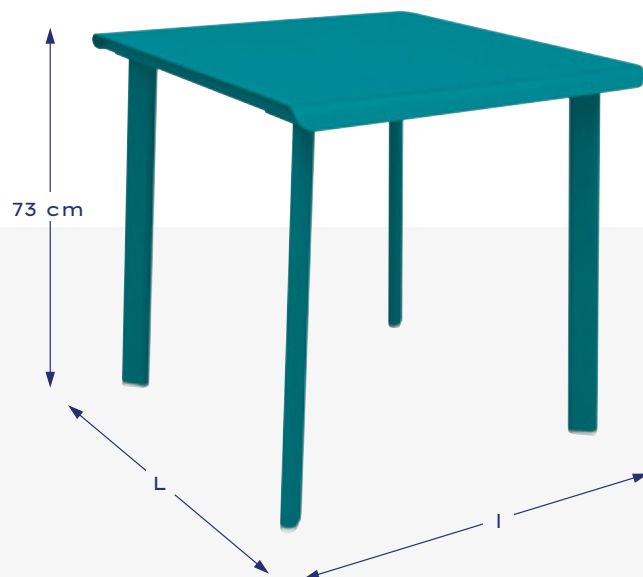

# SQUARE TABLE

ALUMINIUM

**Elegant** with its oblong tubes design.

**2-person**  
L70 x 170 cm  
Ref. 582016 (x1)

**2-person**  
L80 x 175 cm  
Ref. 582000 (x1)