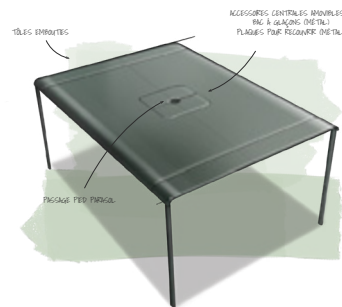

# OUR DESIGN

We've designed our furniture to meet the specifications we've set for ourselves:

- **Elegance:** all our models showcase a design with oblong tubes or pressed sheet metal, making them particularly attractive.
- **Ergonomic:** each of our creations offers optimum comfort tailored to its intended use. For instance, our low chair features a spacious seat equivalent to one and a half seats, enhancing the overall comfort experience.
- **Stability:** the leg fixings are reinforced, ensuring durability and safety in every use.
- **Practicality:** the design of our chairs allows them to be stacked up to 4 high, offering a clever storage solution. Additionally, our coffee table is versatile and can be used as a footrest or stool as needed.