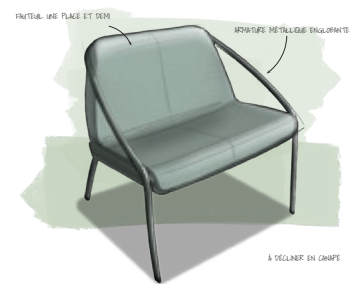

# OUR DESIGN

We've designed our furniture to meet the specifications we've set for ourselves:

- **Elegance:** all our models showcase a design with oblong tubes or pressed sheet metal, making them particularly attractive.
- **Ergonomic:** each of our creations offers optimum comfort tailored to its intended use. For instance, our low chair features a spacious seat equivalent to one and a half seats, enhancing the overall comfort experience.
- **Stability:** the leg fixings are reinforced, ensuring durability and safety in every use.
- **Practicality:** the design of our chairs allows them to be stacked up to 4 high, offering a clever storage solution. Additionally, our coffee table is versatile and can be used as a footrest or stool as needed.