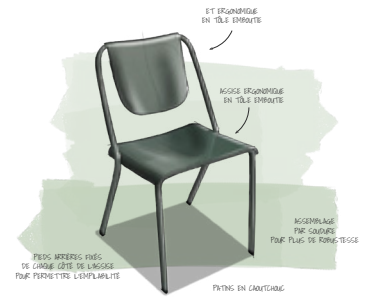

# OUR DESIGN

We've designed our furniture to meet the specifications we've set for ourselves:

- **Elegance:** all our models showcase a design with oblong tubes or pressed sheet metal, making them particularly attractive.
- **Ergonomic:** each of our creations offers optimum comfort tailored to its intended use. For instance, our low chair features a spacious seat equivalent to one and a half seats, enhancing the overall comfort experience.
- **Stability:** the leg fixings are reinforced, ensuring durability and safety in every use.
- **Practicality:** the design of our chairs allows them to be stacked up to 4 high, offering a clever storage solution. Additionally, our coffee table is versatile and can be used as a footrest or stool as needed.