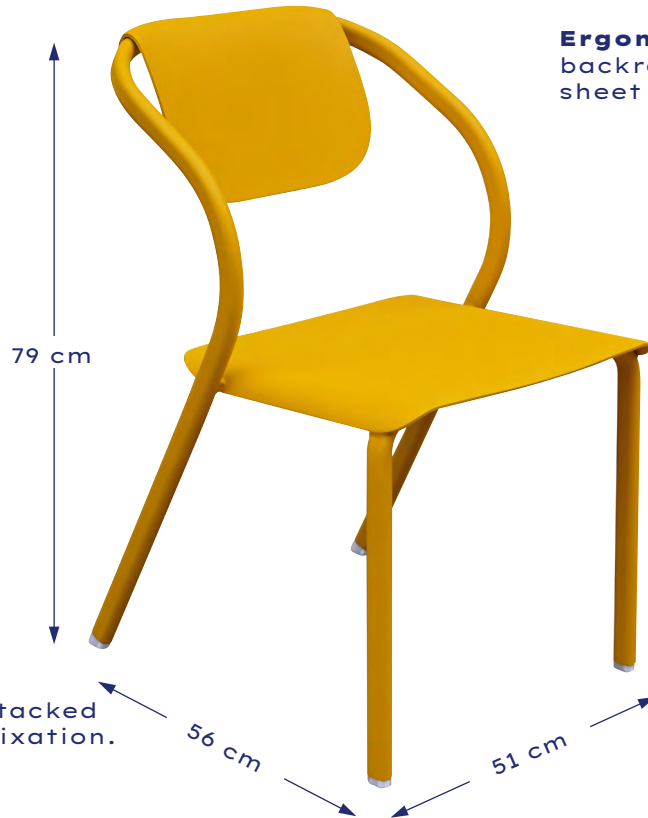

Confortable :
Accoudoirs intégrés
à l'arche arrière.

Ergonomique :
Dossier suspendu
en tôle emboutie.

Assise dessinée pour
un confort optimal.

Élégante,
avec son design
en tubes oblongs.

Pratique :
Fixation des pieds arrière
permettant l'empilage.

Its aluminium frame makes it light and strong.

Convenient, they can be stacked for easy, space-saving storage.

Available in 15 colours.

To be combined with *Allure d'Azur* tables.

Also available in its standard version.

Comfortable:
armrest integrated
into the rear arch.

Ergonomic: hanging
backrest in pressed
sheet metal.

Seat designed
for optimum comfort.

Elegant with
its oblong tubes
design.

Practical: can be stacked
thanks to rear leg fixation.