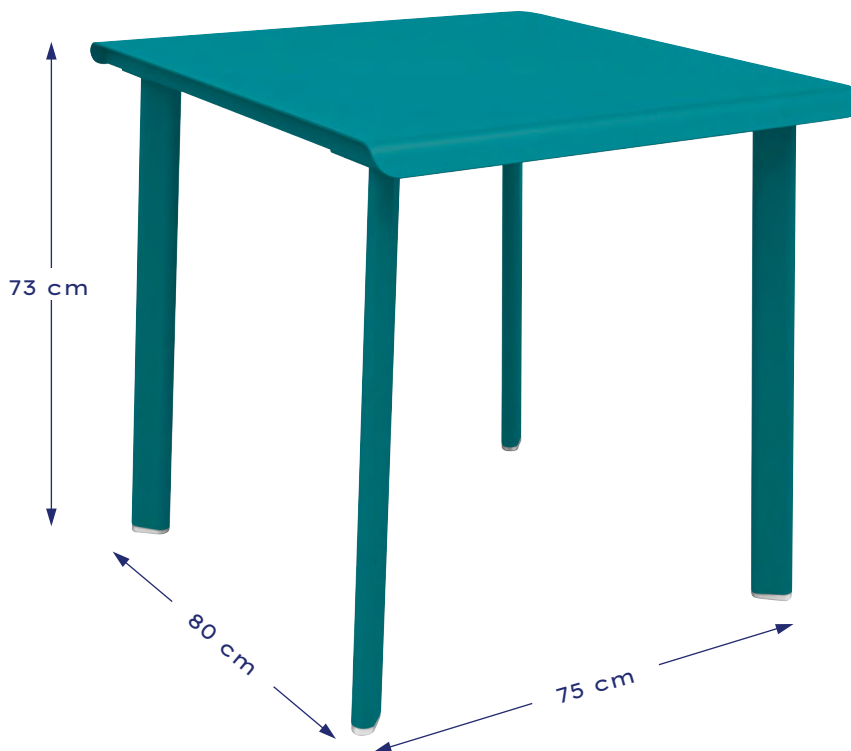

# 2-PERSON TABLE

75X80 - ALUMINIUM - REF. 582000

**S**ober and timeless, the 2-person table will fit in perfectly with your exterior.

Its aluminium frame makes it both lightweight and ultra-strong.

**Available in 15 colours.**

# 2-PERSON TABLE

75X80 - ALUMINIUM - REF. 582000 (x1)  
DELIVERED UNASSEMBLED

**Available in 70x70**  
Ref. 582016 (x1)

**Elegant** with its oblong tubes design.

**Stable:** strong fixation of the legs.