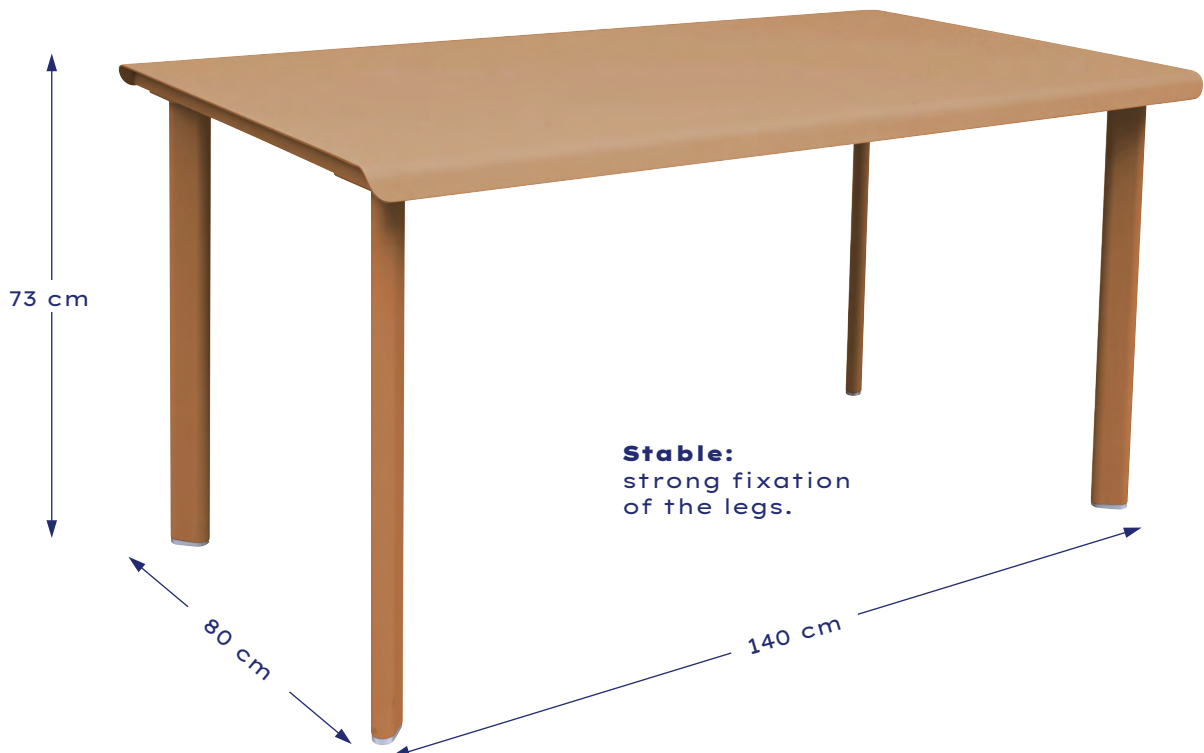

# 4-PERSON TABLE

ALUMINIUM - REF. 582001

**S**ober and timeless, the 4-person table will fit in perfectly with your exterior.

Its aluminium frame makes it both lightweight and ultra-strong.

**Available in 15 colours.**

# 4-PERSON TABLE

ALUMINIUM - REF. 582001 (x1)  
DELIVERED UNASSEMBLED

**Elegant** with  
its oblong tubes design.