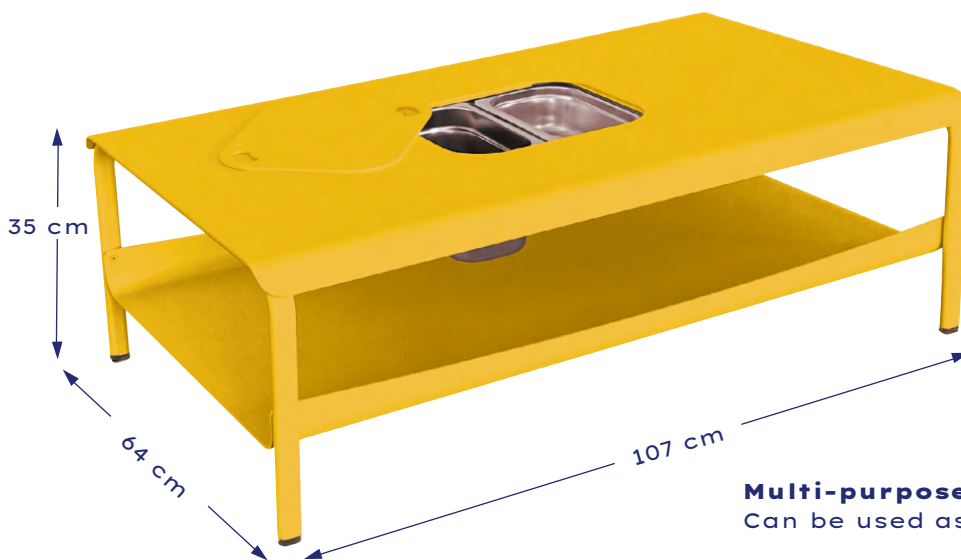

# LARGE COFFEE TABLE

ALUMINIUM - REF. 582101 (x1)  
DELIVERED UNASSEMBLED

**Elegant** with its oblong tubes design.

**Stable:** strong fixation of the legs.

**Available without gastronorm containers**  
Ref. 582106 (x1)