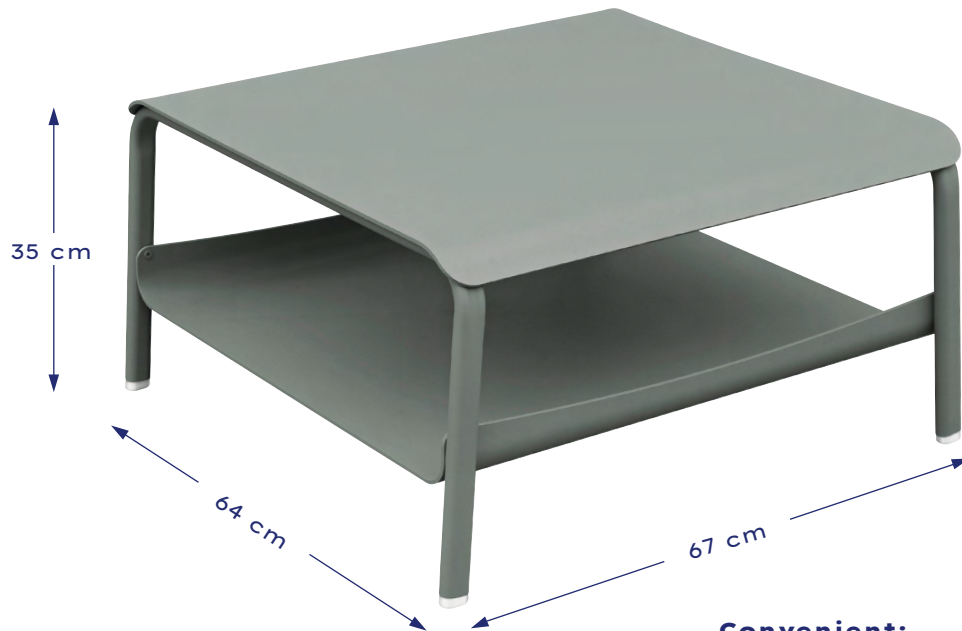

# SMALL COFFEE TABLE

ALUMINIUM - REF. 582100

A perfect match for the low armchair, it offers a great surface area for drinks and appetisers.

Convenient, the lower tray serves as a storage area for a tidy table.

**Lightweight and ultra-strong.**

**Available in 15 colours.**

To be combined with *Allure d'Azur* low chair.

**Also available in large size.**

**MADE IN  
FRANCE**

All our products are designed to reflect our vision of **sustainability and long-lasting solutions**. They can be **fully repaired** and customised over time.

# SMALL COFFEE TABLE

ALUMINIUM - REF. 582100 (x1)  
DELIVERED UNASSEMBLED

**Elegant** with its oblong tubes design.

**Multi-purpose:** Can be used as a footrest or stool.

**Stable:** strong fixation of the legs.