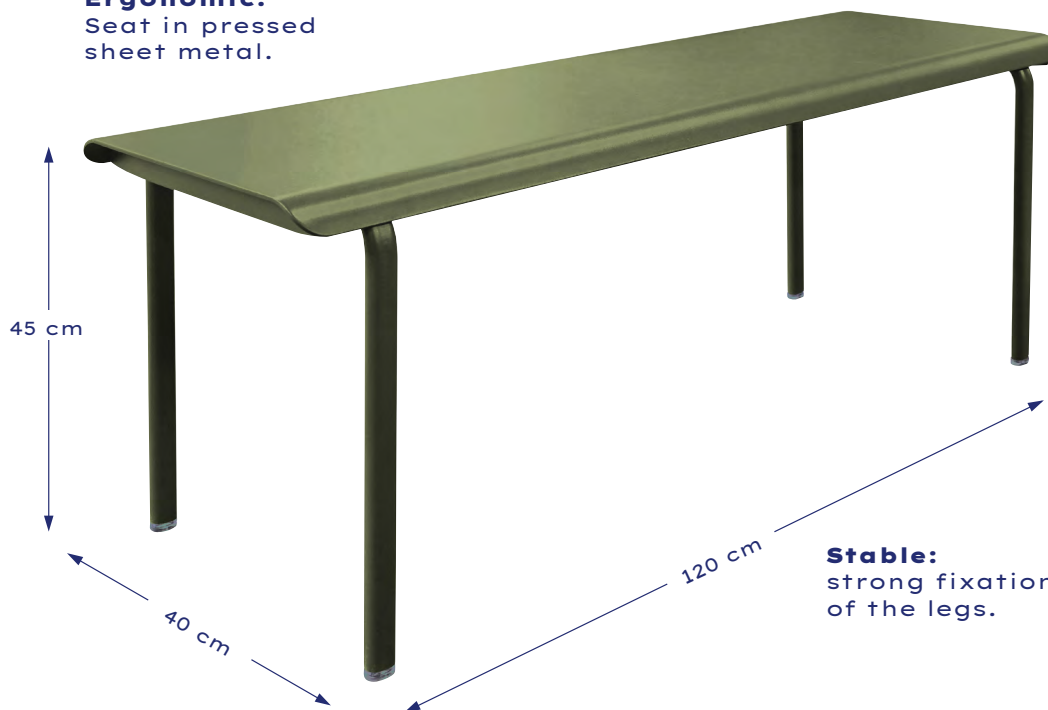

# BENCH

ALUMINIUM - REF. 582017 (x1)  
DELIVERED UNASSEMBLED

**Ergonomic:**  
Seat in pressed  
sheet metal.

**Elegant**  
with its oblong  
tubes design.

**Stable:**  
strong fixation  
of the legs.