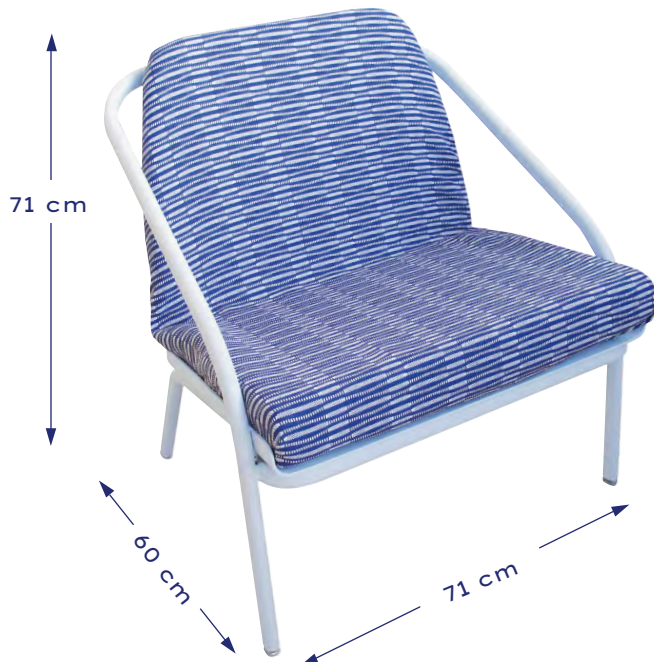

LOW CHAIR

ALUMINIUM - REF. 582005 (x1)