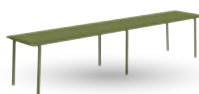

BANC 4 PERSONNES
4-PERSON BENCH

Ref. 582204
Aluminium
L200 x L40 x H45 cm - 15,2 kg