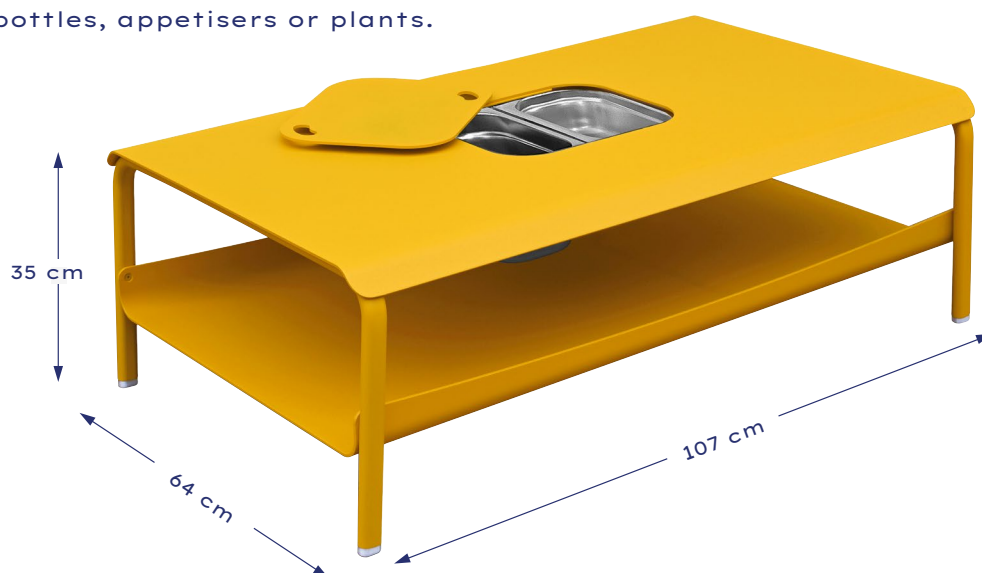

LARGE COFFEE TABLE

ALUMINIUM

Convenient:

Built-in storage area. Coverable gastronorm containers for ice cubes, bottles, appetisers or plants.

Elegant with its oblong tubes design.

With gastronorm containers
Ref. 582101 (x1)