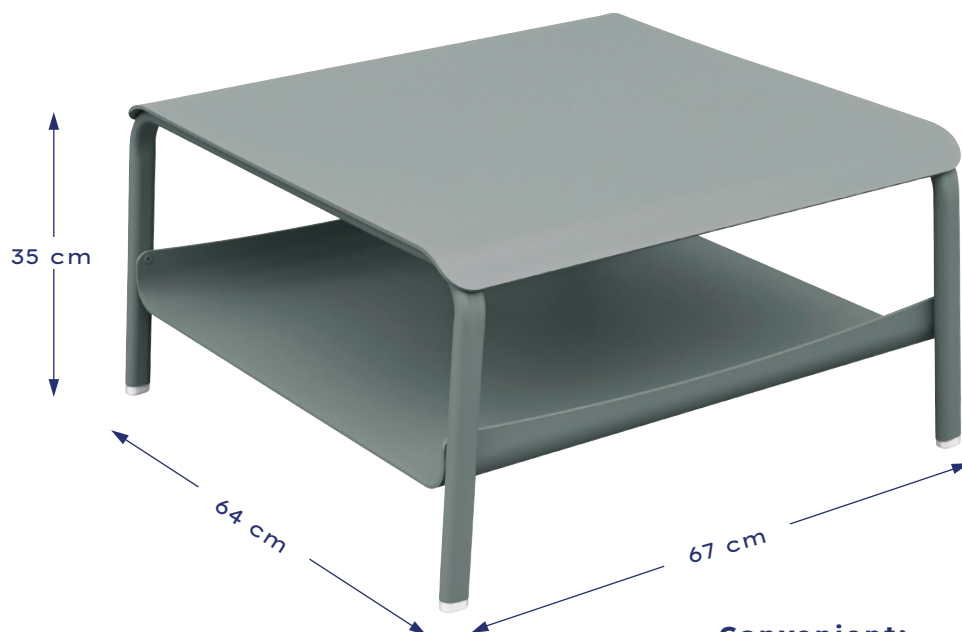

# SMALL COFFEE TABLE

ALUMINIUM - REF. 582100

A perfect match for the low armchair, it offers a great surface area for drinks and appetisers.

Convenient, the lower tray serves as a storage area for a tidy table.

# SMALL COFFEE TABLE

ALUMINIUM - REF. 582100 (x1)

**Elegant** with its oblong tubes design.

**Multi-purpose:** Can be used as a footrest or stool.

**Stable:** strong fixation of the legs.

**Convenient:** Built-in storage area.